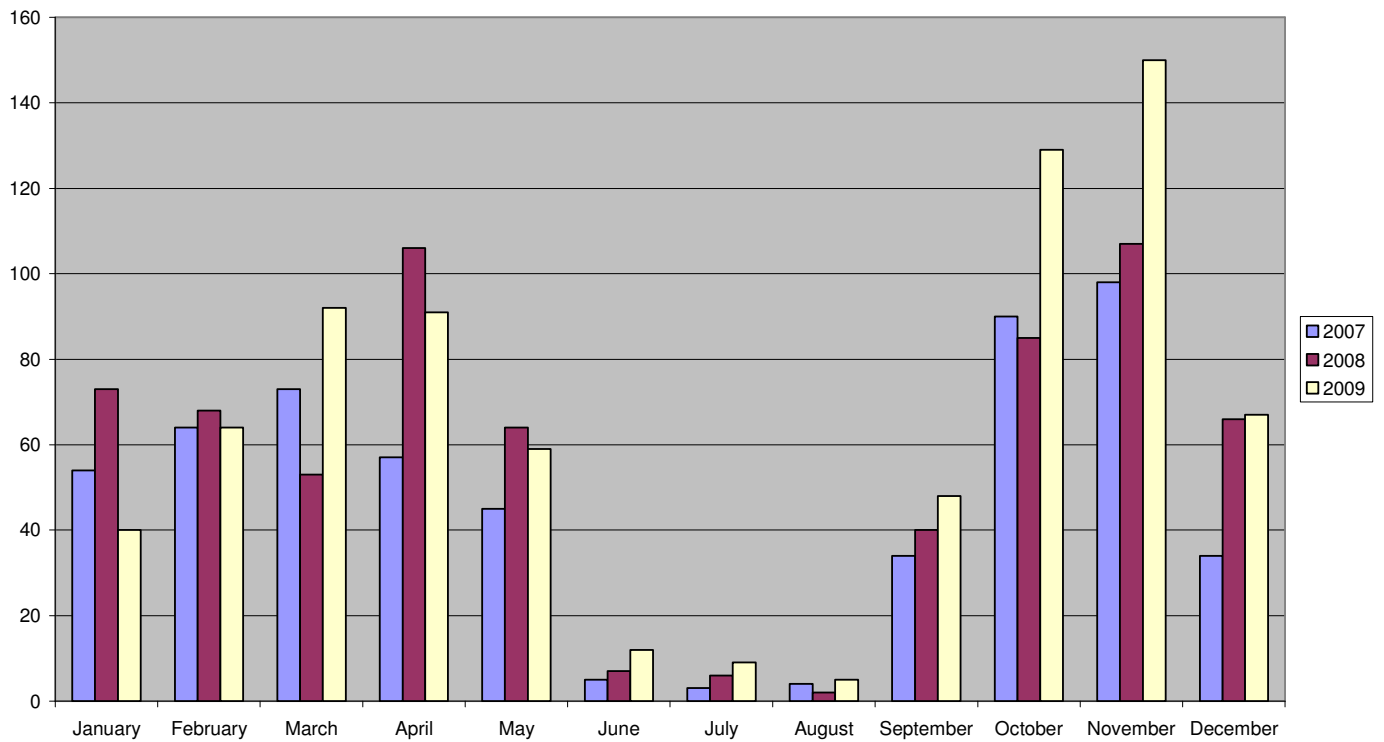

GMIT Library Statistics 2009

1. Access to Online Databases 2006 - 2009

Database User Sessions 06-09

2. Library Book Circulation 2009

Book Circulation 2002 - 2009

GMIT Libraries Circ Activity 2009

3. Holds

Filled Holds for Galway 2009

5. Filled Holds by Campus 2009

Filled Holds 2009

6. Galway Campus Visitors 2005 - 2009

Galway Campus Library Visitors 2005 - 2009