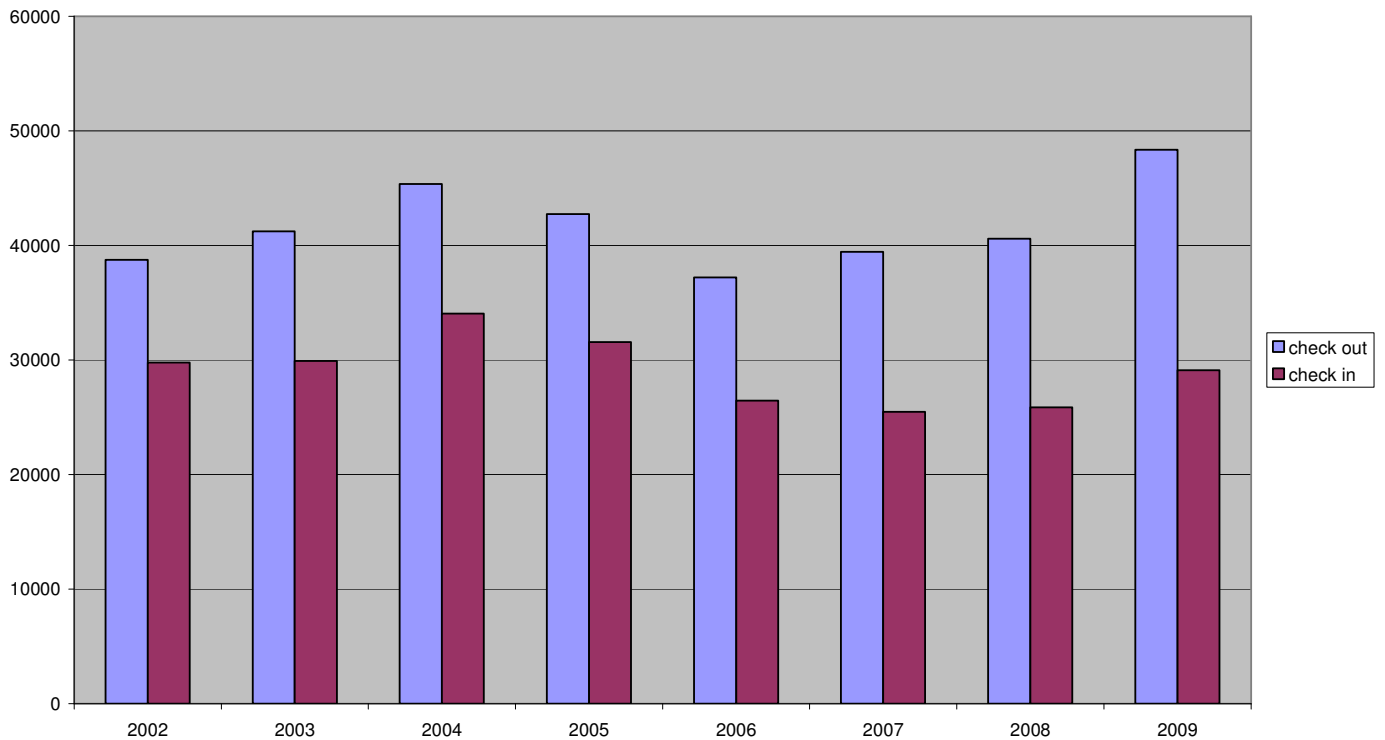

GMIT Library Statistics 2009

1. Access to Online Databases 2006 - 2009

Database User Sessions 06-09

2. Library Book Circulation 2009

Book Circulation 2002 - 2009

GMIT Libraries Circ Activity 2009

3. Holds

Filled Holds for Galway 2009

5. Filled Holds by Campus 2009

Filled Holds 2009

6. Galway Campus Visitors 2005 - 2009

Galway Campus Library Visitors 2005 - 2009