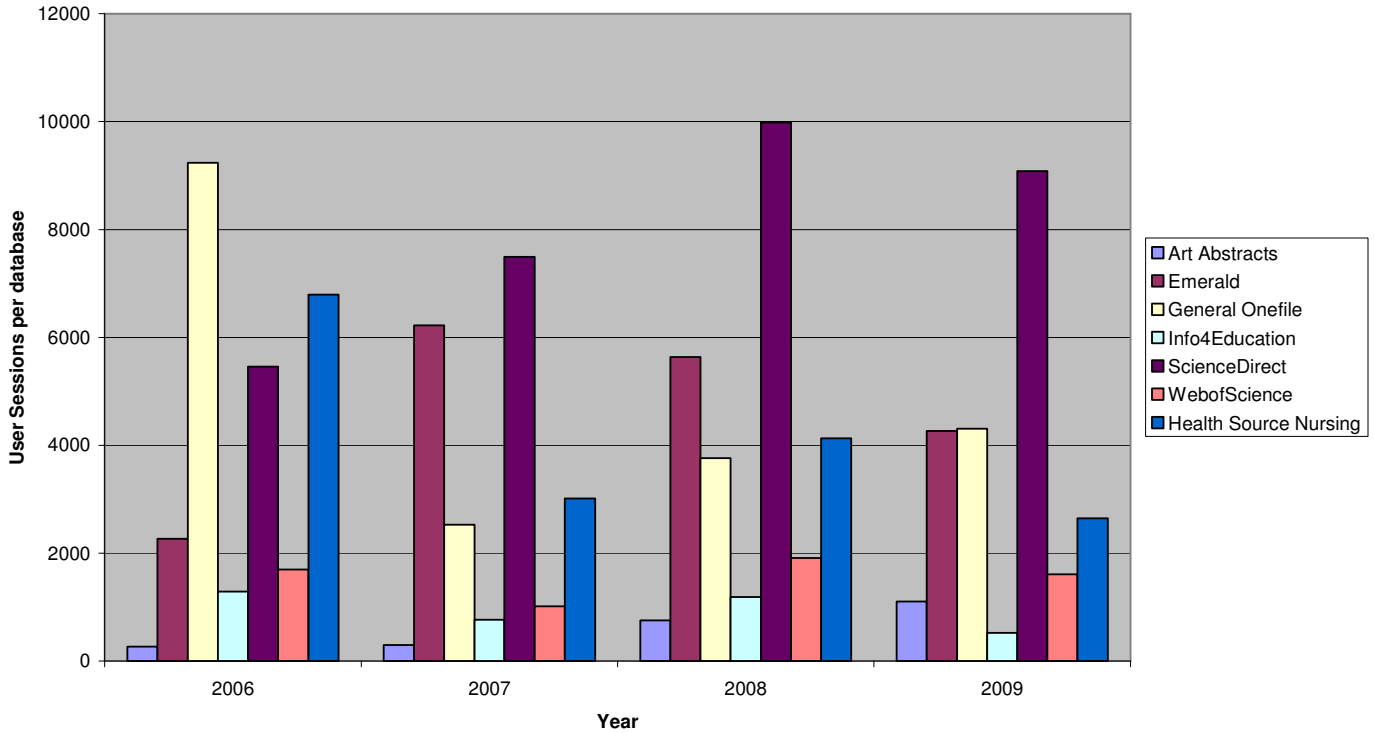

GMIT Library Statistics 2009

1. Access to Online Databases 2006 - 2009

Database User Sessions 06-09

2. Library Book Circulation 2009

Book Circulation 2002 - 2009

GMIT Libraries Circ Activity 2009

3. Holds

Filled Holds for Galway 2009

5. Filled Holds by Campus 2009

Filled Holds 2009

6. Galway Campus Visitors 2005 - 2009

Galway Campus Library Visitors 2005 - 2009