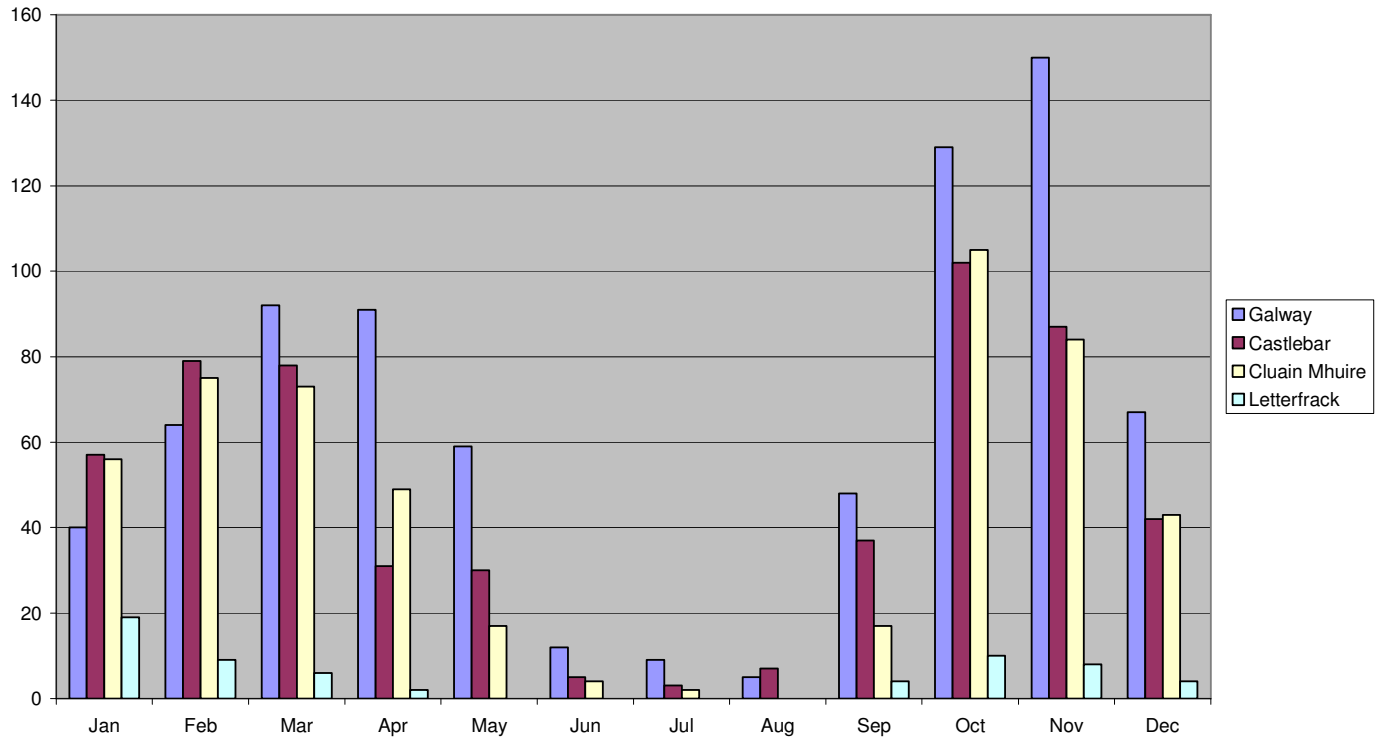

GMIT Library Statistics 2009

1. Access to Online Databases 2006 - 2009

Database User Sessions 06-09

2. Library Book Circulation 2009

Book Circulation 2002 - 2009

GMIT Libraries Circ Activity 2009

3. Holds

Filled Holds for Galway 2009

5. Filled Holds by Campus 2009

Filled Holds 2009

6. Galway Campus Visitors 2005 - 2009

Galway Campus Library Visitors 2005 - 2009