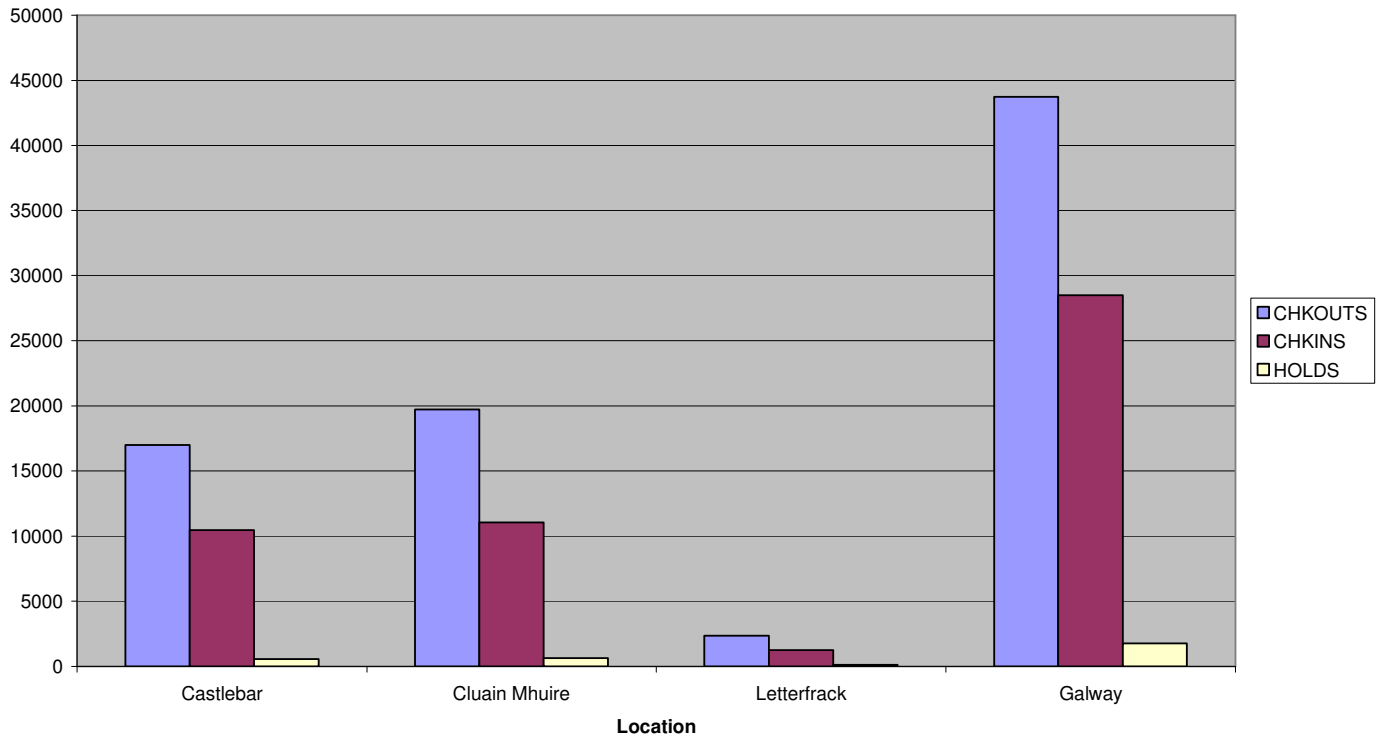

GMIT Library Statistics 2009

1. Access to Online Databases 2006 - 2009

Database User Sessions 06-09

2. Library Book Circulation 2009

Book Circulation 2002 - 2009

GMIT Libraries Circ Activity 2009

3. Holds

Filled Holds for Galway 2009

5. Filled Holds by Campus 2009

Filled Holds 2009

6. Galway Campus Visitors 2005 - 2009

Galway Campus Library Visitors 2005 - 2009